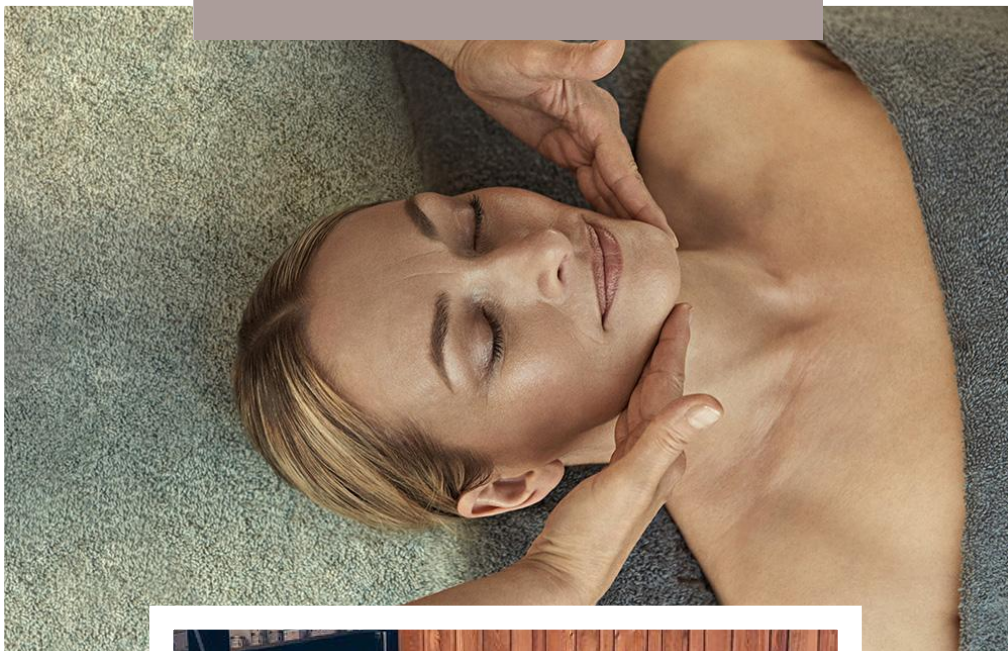

Spa
Treatment
Menu

Fermain Valley

TREE HOUSE SPA

Face

Comfort Zone Facials

[comfort zone] Hydramemory (Hyda Glow) Facial	55 minutes	£85
[comfort zone] Remedy Facial	55 minutes	£85
[comfort zone] Express Facial	25 minutes	£55

ENVIRON Essentials Facials

Environ's pioneering dual electro-sonic technology sets the benchmark for professional skin care treatments. Low-frequency sonophoresis together with pulsed iontophoresis in combination with Environ's professional skin care products, help deliver more of what skin needs where it needs it most - making a real lasting difference to your skin, for life.